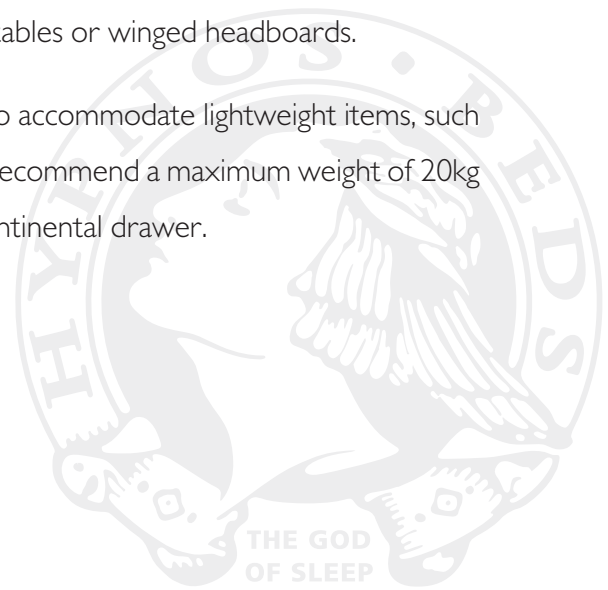

STORAGE

DRAWER OPTIONS

HIDDEN STORAGE DRAWERS

- Our deep divan bases can include drawers in various configurations to accommodate your personal needs.
- Standard-size drawers can be combined with smaller continental-size drawers for ease of opening next to bedside tables or winged headboards.
- These drawers have been designed to accommodate lightweight items, such as pillows, bed linen or clothing. We recommend a maximum weight of 20kg per standard drawer, or 10kg per continental drawer.
- Available on most deep divan bases.