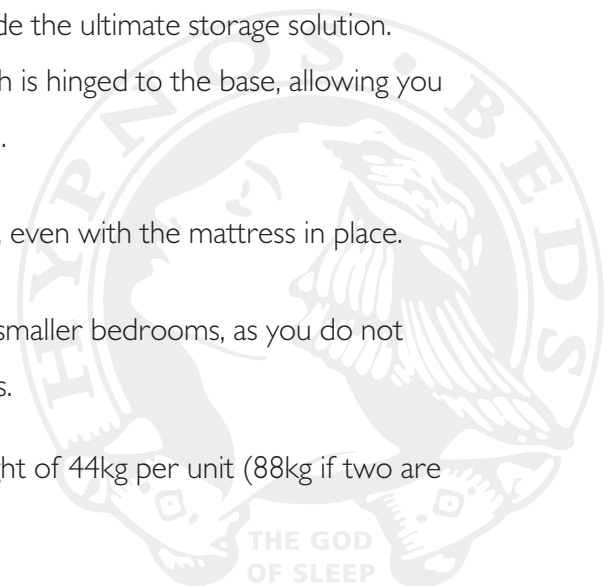

- Our SuperStorage™ divan bases provide the ultimate storage solution. Simply lift up the top of the divan, which is hinged to the base, allowing you to use the entire divan base for storage.
- Hydraulic springs make it easy to lift up, even with the mattress in place.
- This provides an excellent solution for smaller bedrooms, as you do not need to allow room to pull out drawers.
- We recommend a maximum load weight of 44kg per unit (88kg if two are linked together).